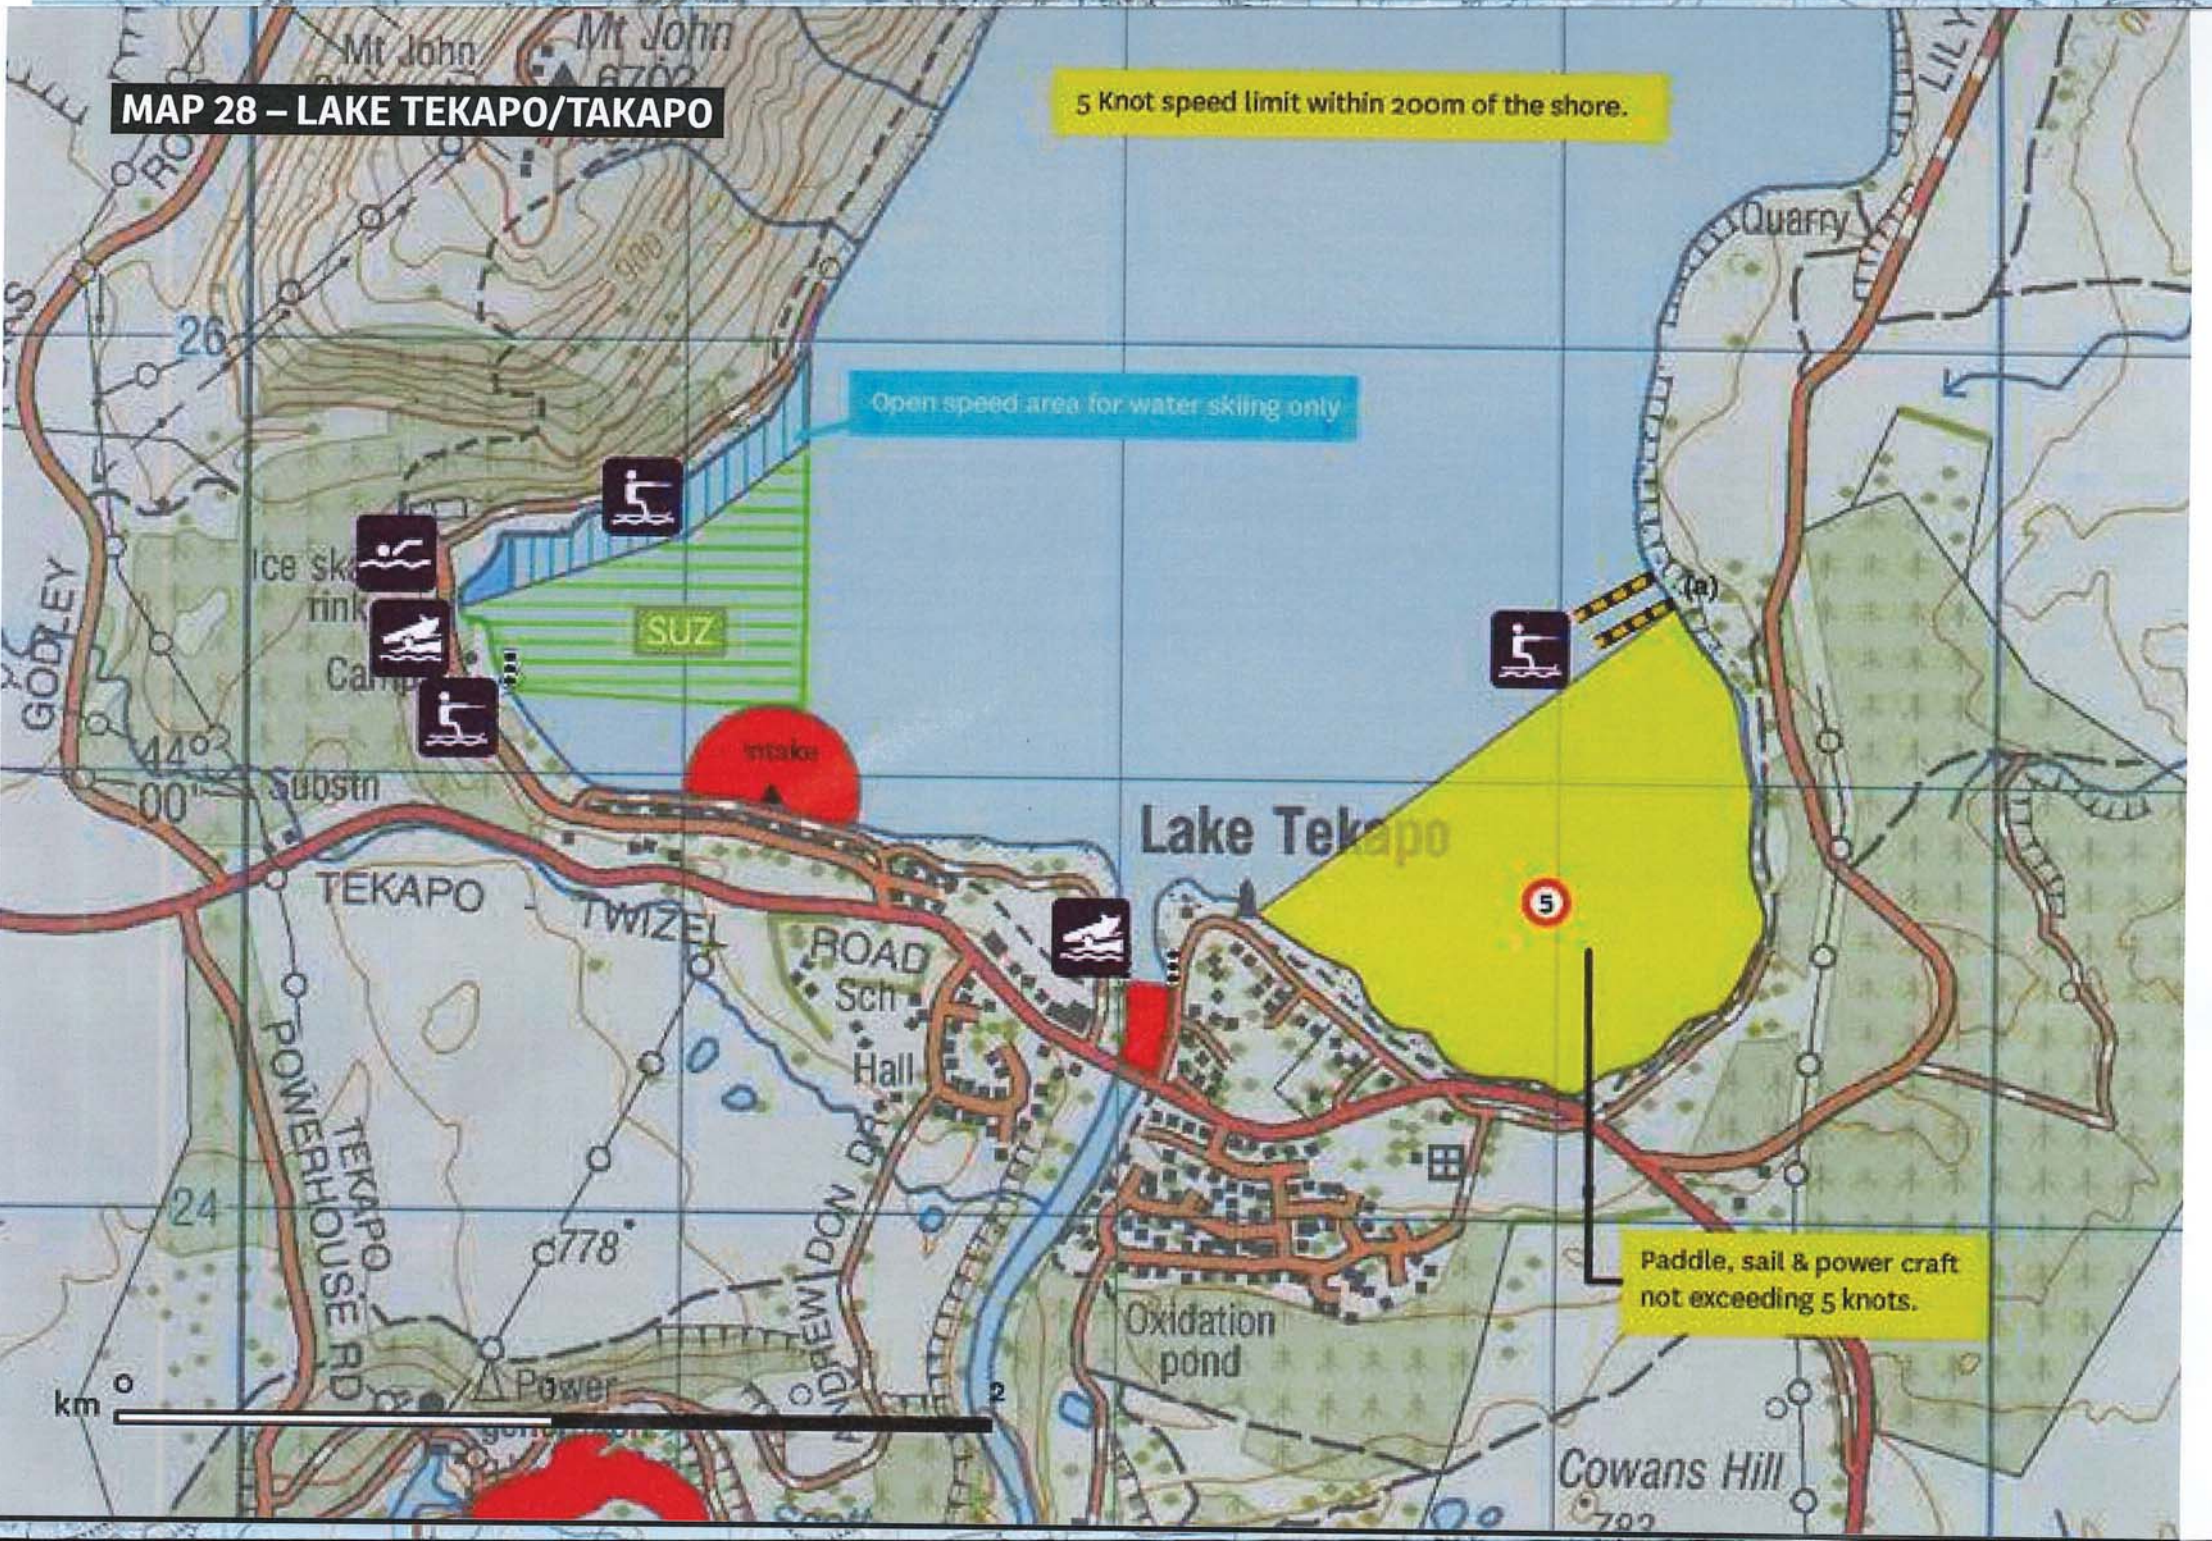

MAP 26 – LAKE PUKAKI

5 Knot speed limit within 200m of the shore.

MAP 28 – LAKE TEKAPO/TAKAPO

5 Knot speed limit within 200m of the shore.

Open speed area for water skiing only

Paddle, sail & power craft not exceeding 5 knots.