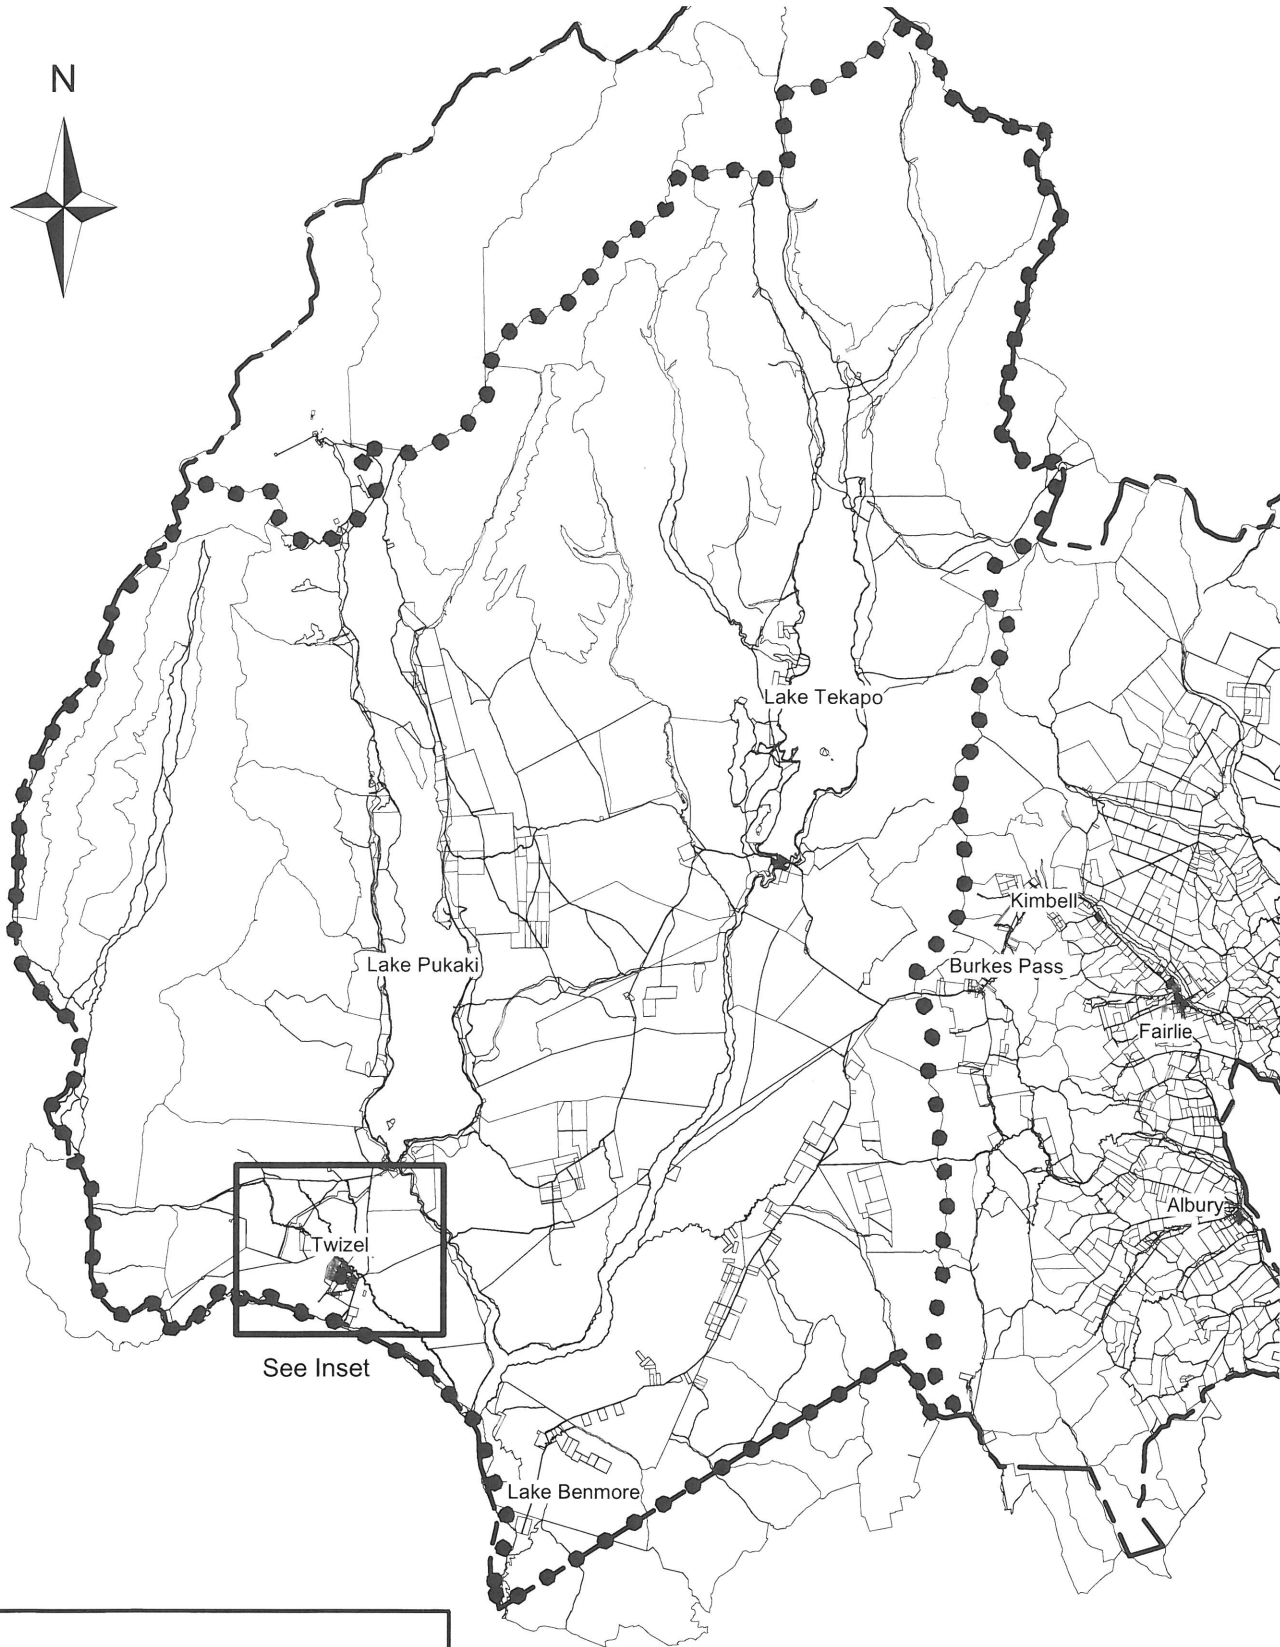

Mackenzie Basin Subzone

Key:

Mackenzie Basin Subzone Boundary ● ● ● ● ● ● ● ●

Mackenzie District Boundary - - - - -

Mackenzie Basin Subzone

Scale 1:500,000

Revised Mackenzie Sub-Zone Boundary

Scale 1:50000@A4