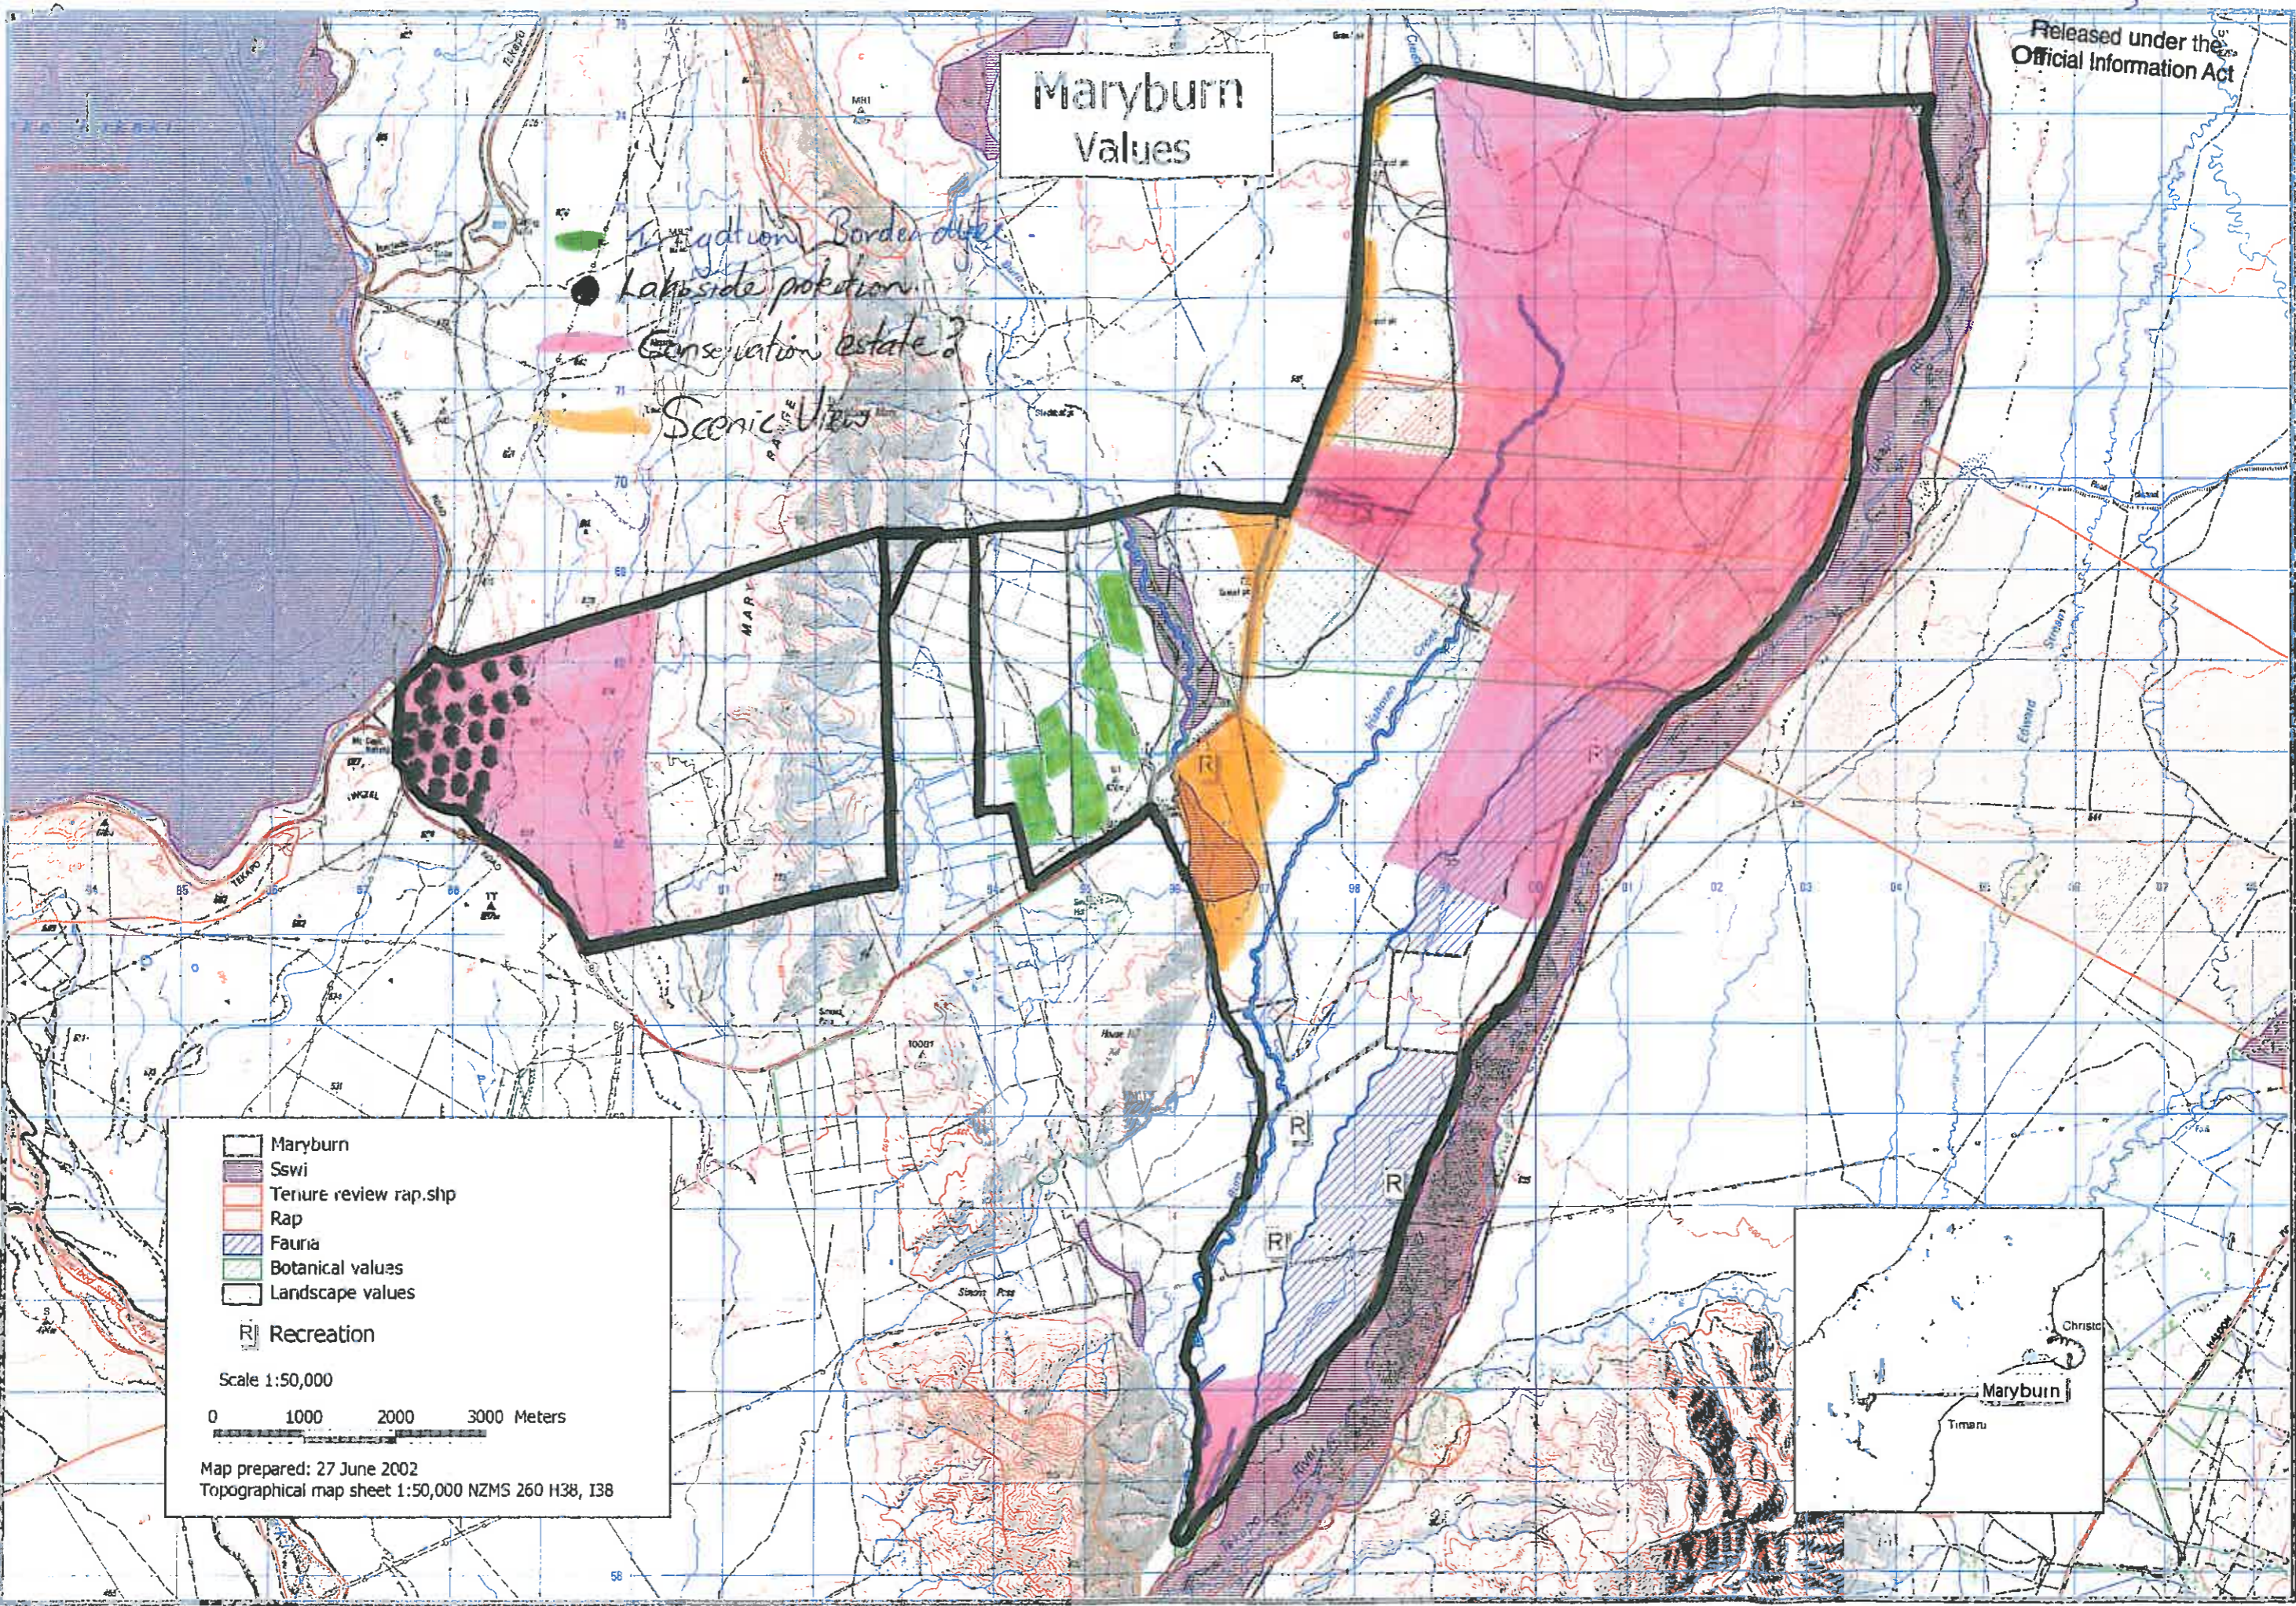

Maryburn Values

*Irregularly bordered
Lakeside protection
Conservation estate?
Scenic Views*

- Maryburn
- Sswi
- Tenure review rap.shp
- Rap
- Fauria
- Botanical values
- Landscape values
- Recreation

Scale 1:50,000

0 1000 2000 3000 Meters

Map prepared: 27 June 2002
Topographical map sheet 1:50,000 NZMS 260 H38, I38