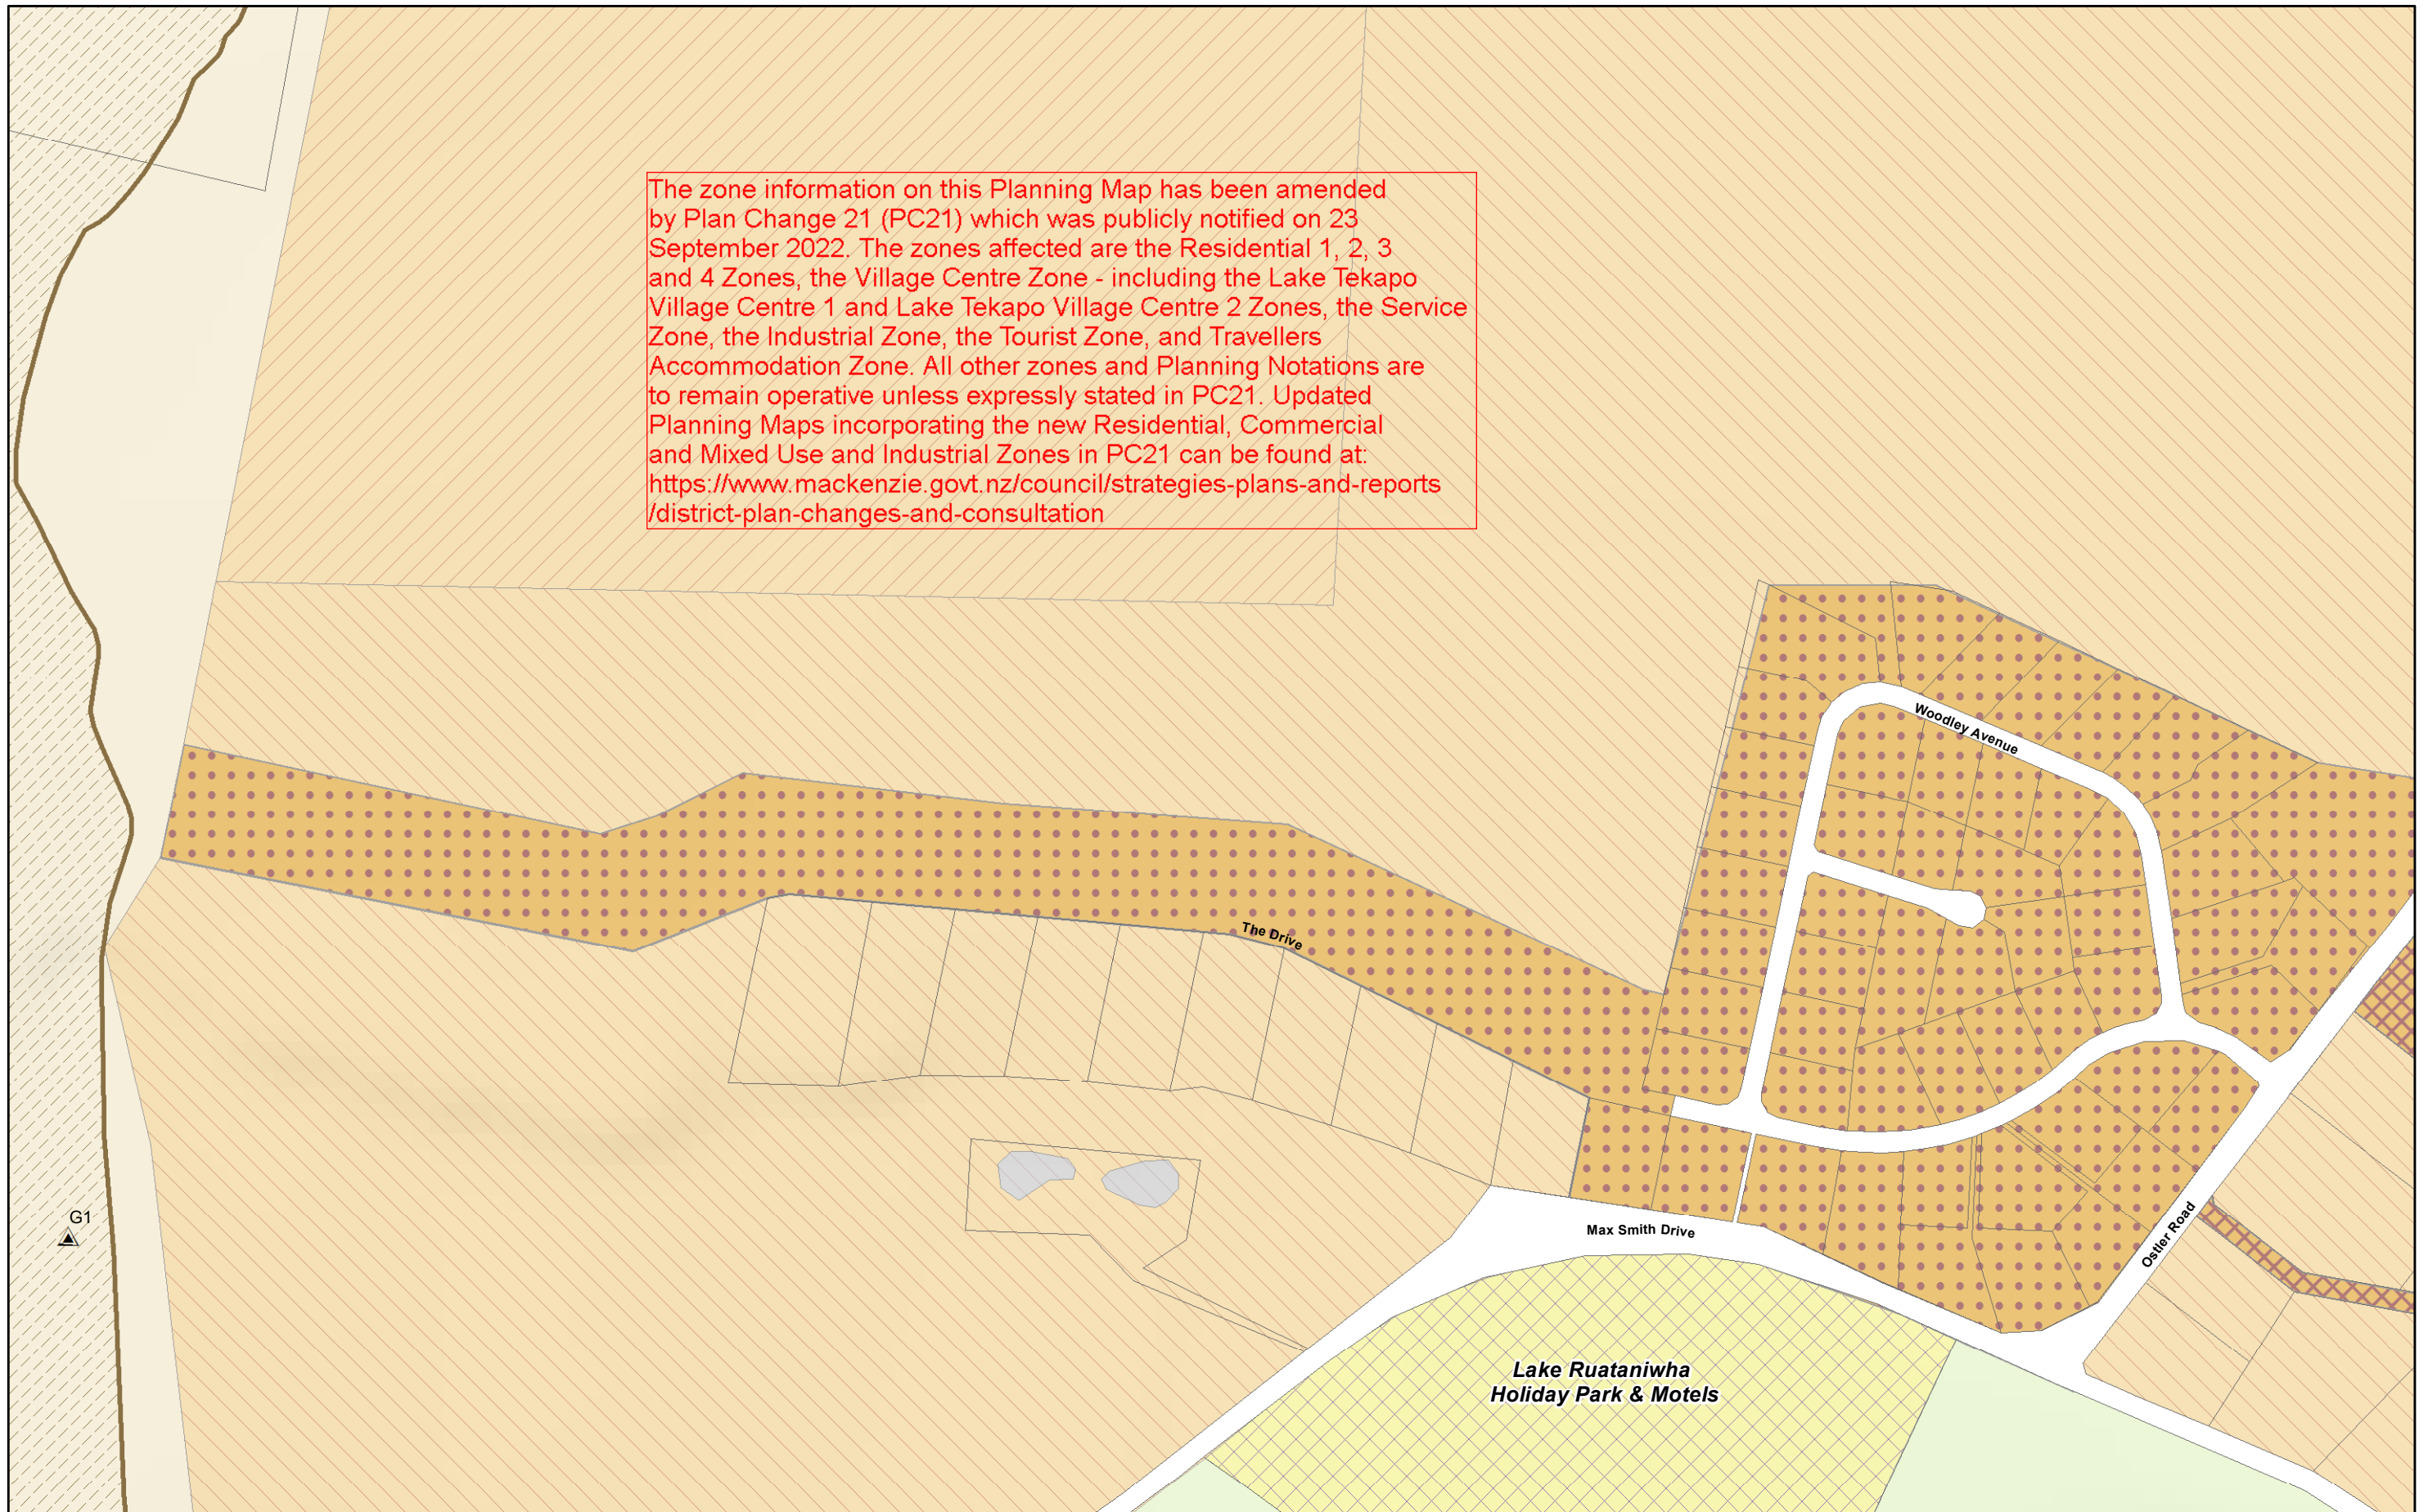

The zone information on this Planning Map has been amended by Plan Change 21 (PC21) which was publicly notified on 23 September 2022. The zones affected are the Residential 1, 2, 3 and 4 Zones, the Village Centre Zone - including the Lake Tekapo Village Centre 1 and Lake Tekapo Village Centre 2 Zones, the Service Zone, the Industrial Zone, the Tourist Zone, and Travellers Accommodation Zone. All other zones and Planning Notations are to remain operative unless expressly stated in PC21. Updated Planning Maps incorporating the new Residential, Commercial and Mixed Use and Industrial Zones in PC21 can be found at: <https://www.mackenzie.govt.nz/council/strategies-plans-and-reports/district-plan-changes-and-consultation>

Mackenzie District Council
- District Plan Maps -

51	33
52	
53	54
55	56
	38

Location Diagram

Map Region:

Twizel (West)

Map No:

53

Map Updated: 5/05/2016

Planning Map 53

Schedule of Geopreservation Sites (See appendix I of the Plan)

Site Number	Description
G1	Ostler Fault – Ohau River faulted terraces

PLEASE NOTE:

The Sites of Natural Significance, Scenic Viewing Areas and Lakeside Protection Areas shown on these Planning Maps have been taken from topographical maps (1:50000) prepared as part of Council's decisions on submissions to the Proposed District Plan. The topographical maps are available for inspection at the Mackenzie District Council offices, Main Street, Fairlie.