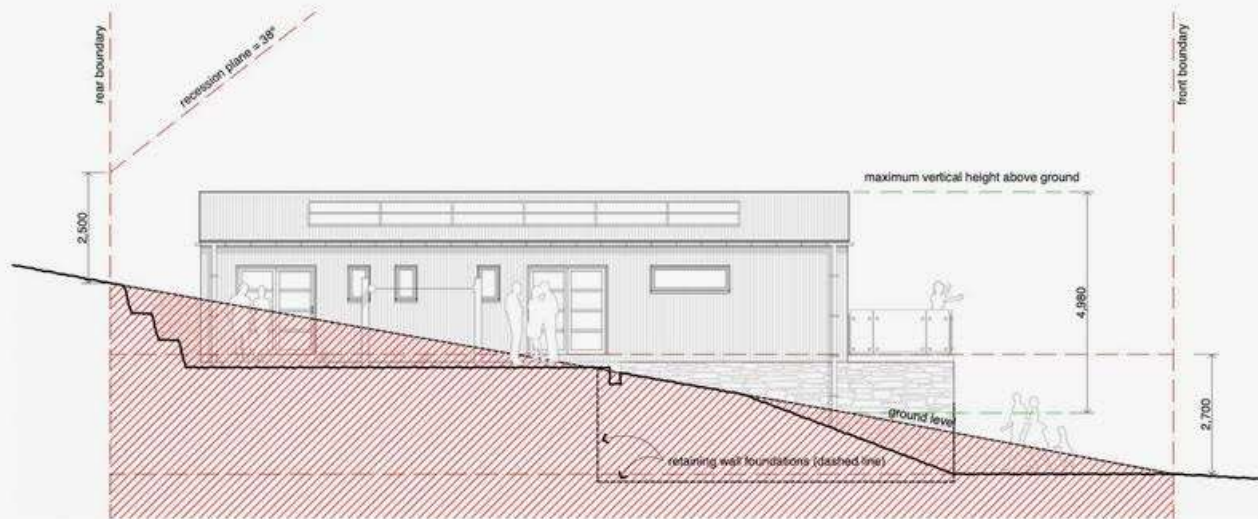

29.06.2022

WEST ELEVATION - 1:100

EAST ELEVATION - 1:100

JOB TITLE:
BL and SJ Rae Family Trust
 14A Allan Street
 Lake Tekapo

SHEET TITLE:
Recession Plane East West

Jen Pen Limited
 Jenny Bower
 postal : 1 Kim Lane, Nawton, Hamilton 3200
 email : Jenny@jenpen.co.nz
 mobile : 0220142307

REV	DATE	AMENDMENT

REV	DRAWING NO
	.50

SCALE AS NOTED