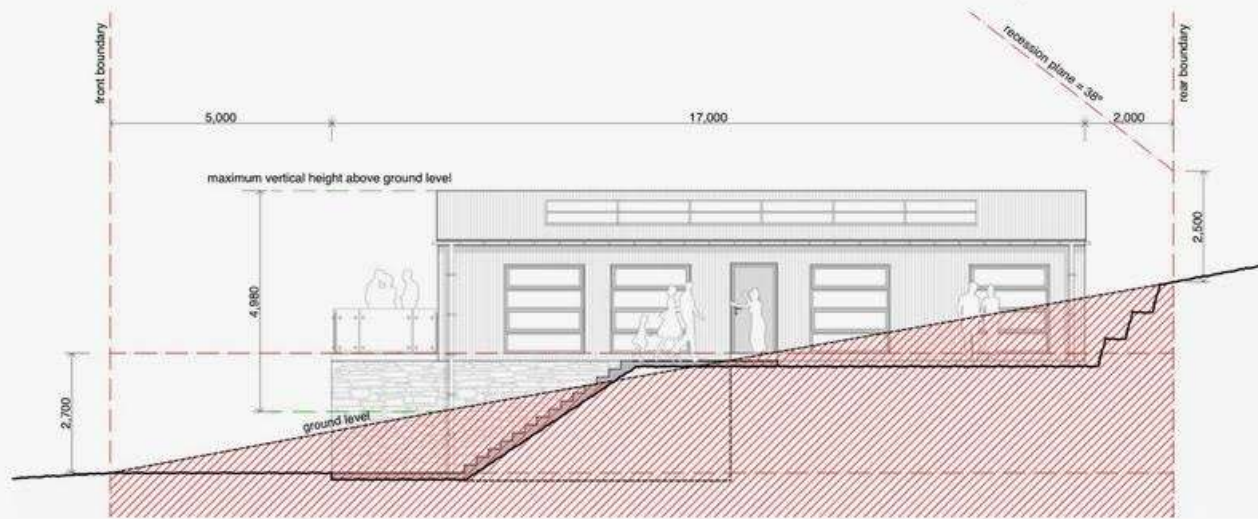

29.06.2022

WEST ELEVATION - 1:100

EAST ELEVATION - 1:100

JOB TITLE:
BL and SJ Rae Family Trust
 14A Allan Street
 Lake Tekapo

SHEET TITLE:
Recession Plane East West

Jen Pen Limited
 Jenny Bower
 postal : 1 Kim Lane, Nawton, Hamilton 3200
 email : Jenny@jenpen.co.nz
 mobile : 0220142307

REV	DATE	AMENDMENT

REV	DRAWING NO
	.50

SCALE AS NOTED