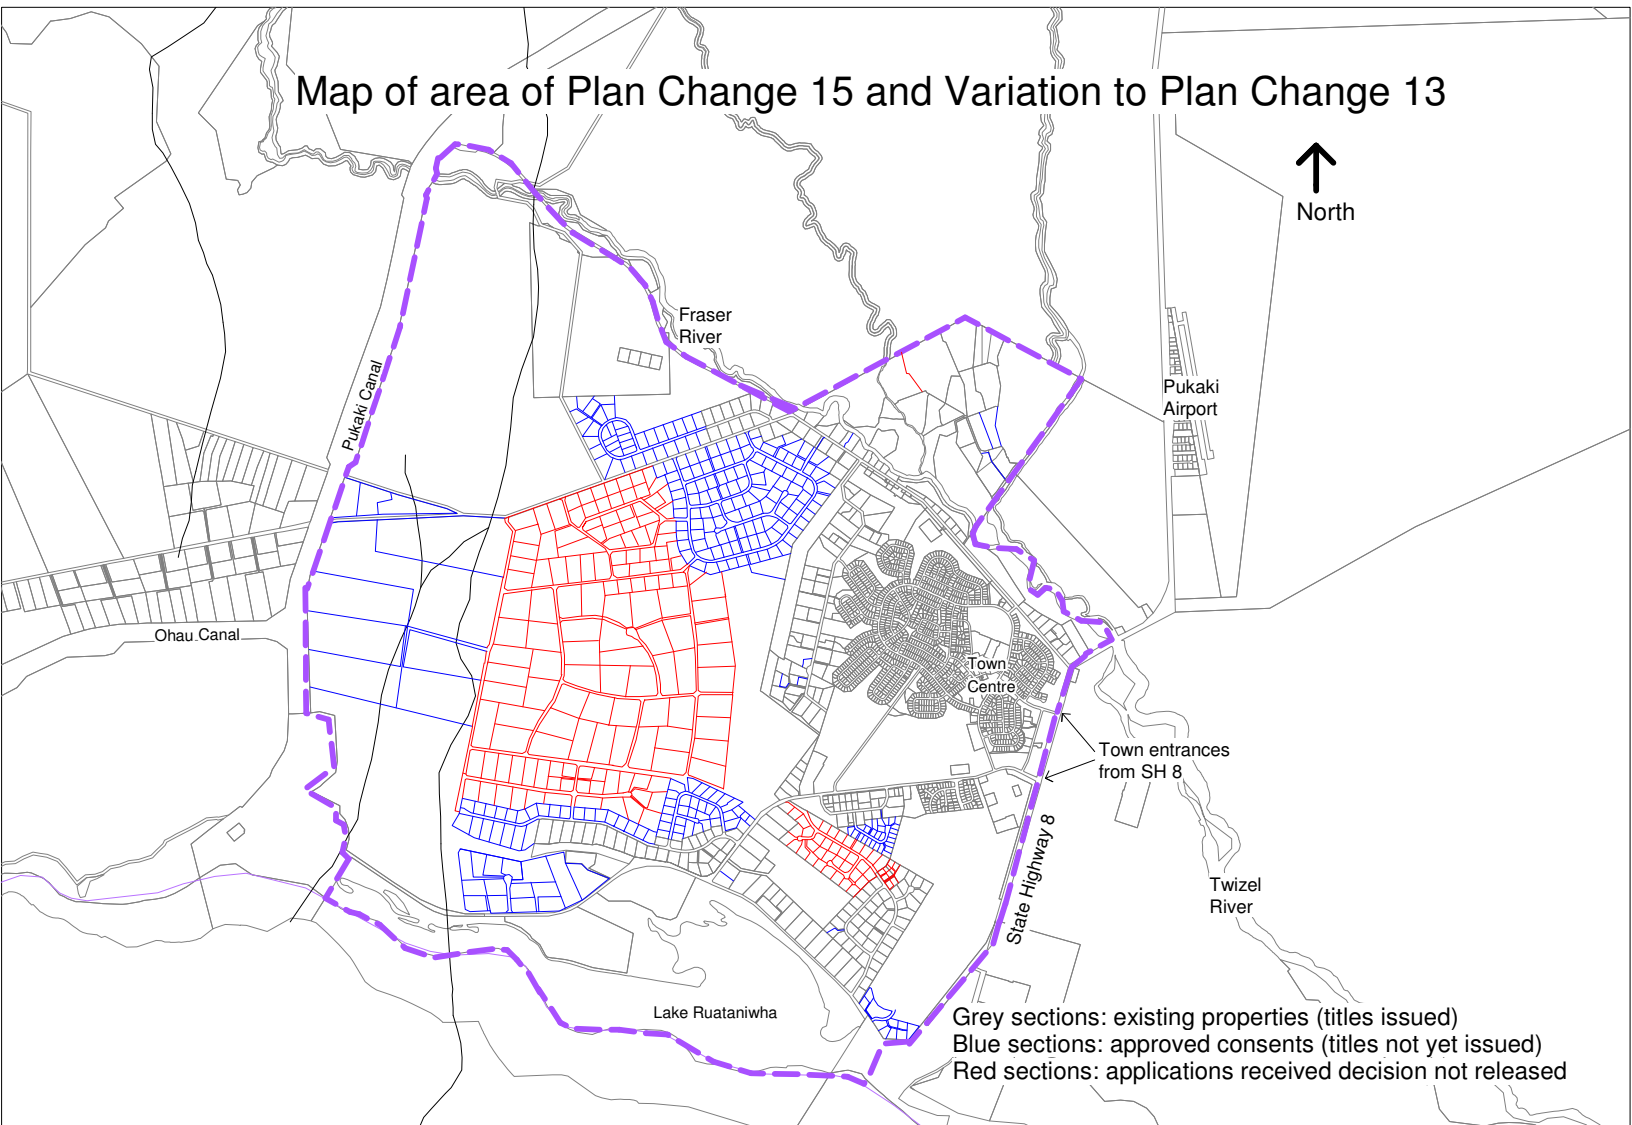

Map of area of Plan Change 15 and Variation to Plan Change 13

Grey sections: existing properties (titles issued)
Blue sections: approved consents (titles not yet issued)
Red sections: applications received decision not released